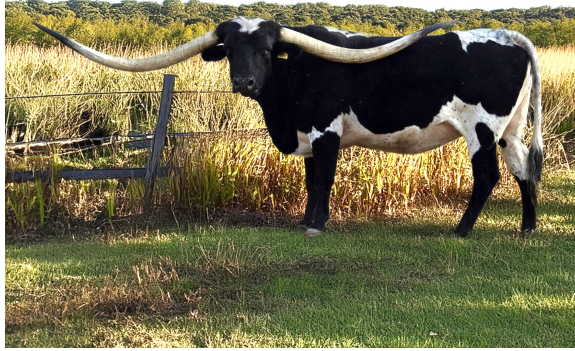

**CYCLONE CATTLE RANCH**

**SADDLE JEWEL**

**Date of Birth:** 06/07/2017  
**Registration 1:** 277878  
**Registration 2:** RFID: 840 003 263 427 787  
**Breeder:** DCC  
**Owner:** Landes/Bentwood/Whitlock/Gibbon S

Courtesy of Whitlock Longhorns

The Queen of Black & White! The longest horned True Black cow in the breed!

**TTT:** 100.3125 on 07/15/2024  
**Weight:** 946.0000 on 11/12/2020

SADDLE JEWEL

Saddlehorn

DRAGON SMILE

SADDLE TRAMP 601

FOOTLOOSE 526

DRAG IRON

WINNING SMILE

Top Caliber

LOVE IS BLUE

KELO CHEX BL039

SWINGIN EASY